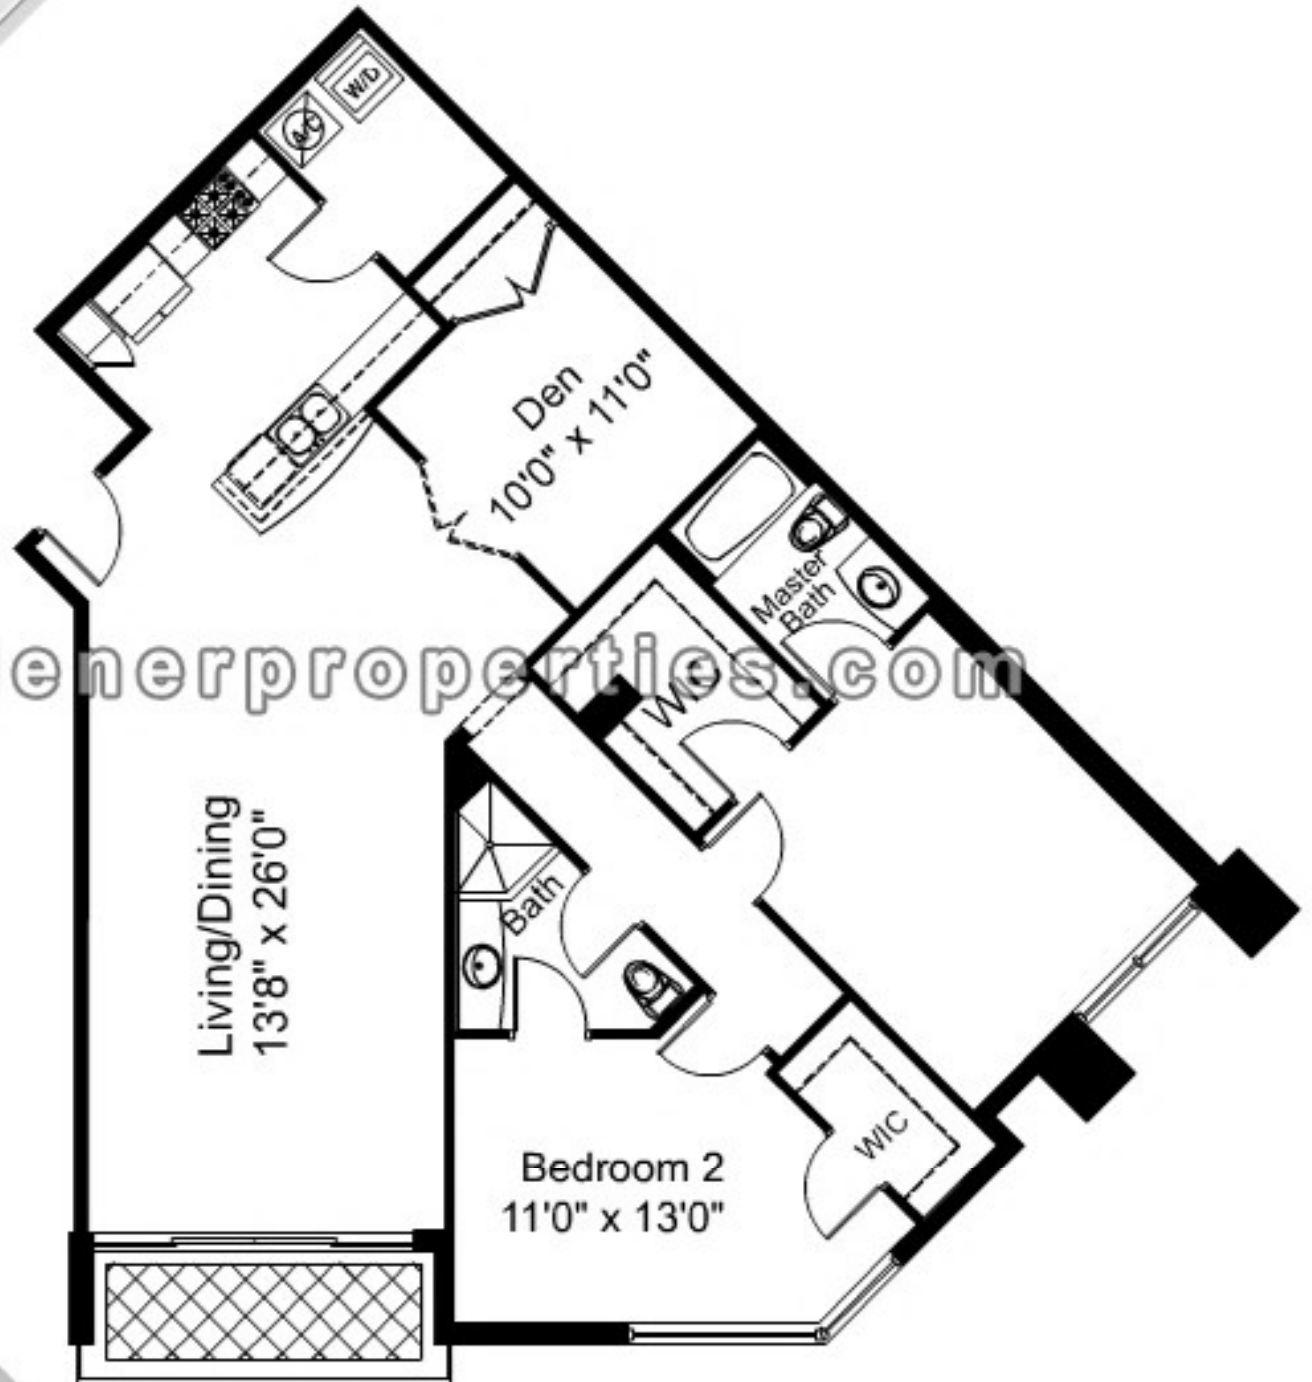

METROPOLIS

at Dadeland

Towers E

2 Bedroom 2 Bath + Den

Unit Area 1,467 Sq Ft

Balcony Area 69 Sq Ft

Total Area 1,536 Sq Ft

www.dienerproperties.com