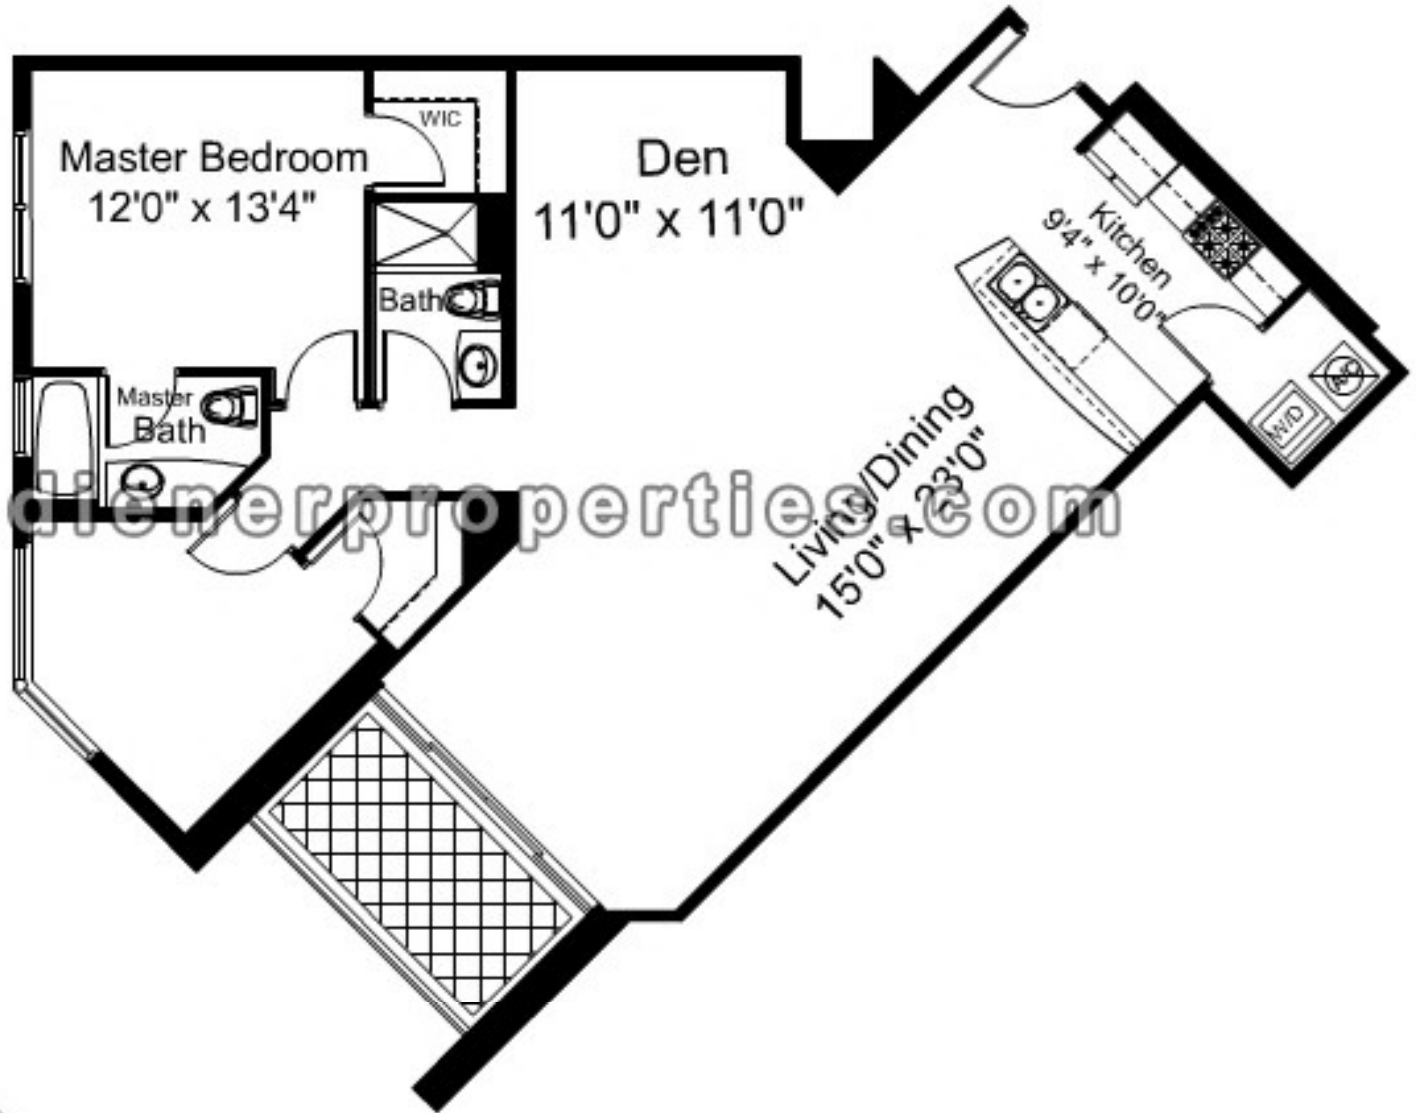

METROPOLIS

at Dadeland

Towers C

2 Bedroom 2 Bath + Den

Unit Area 1,350 Sq Ft

Balcony Area 86 Sq Ft

Total Area 1,436 Sq Ft

www.dienerproperties.com