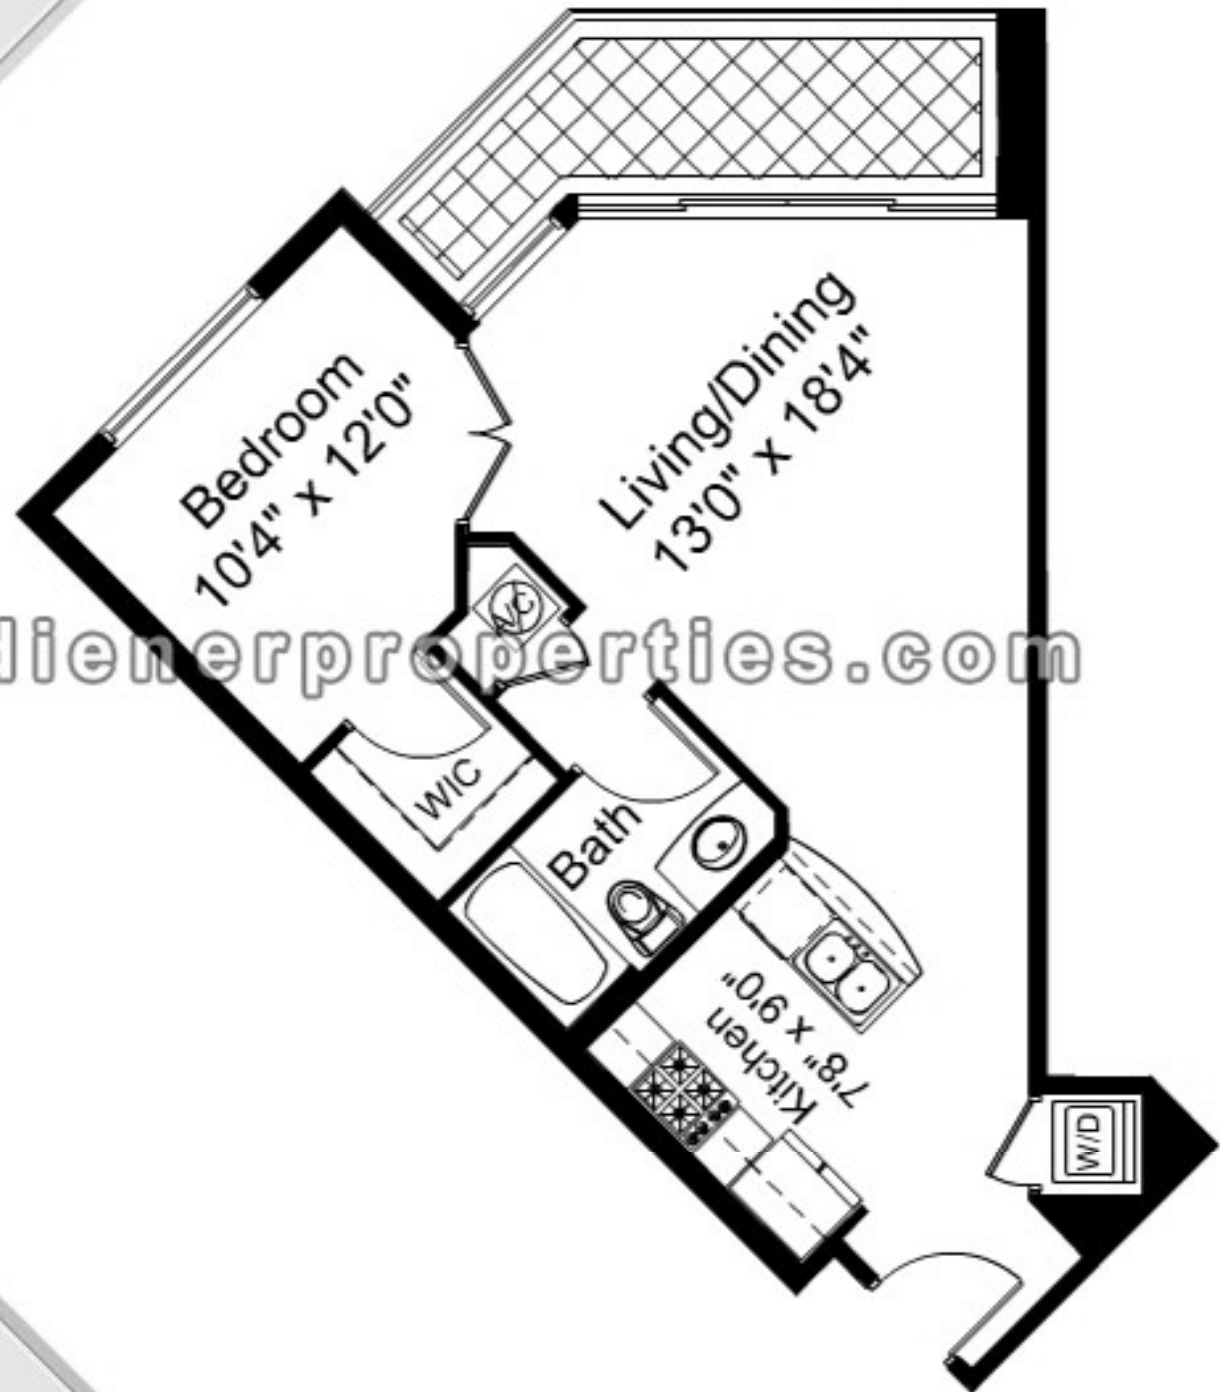

METROPOLIS

at Dadeland

Towers BR

1 Bedroom 1 Bath

Unit Area 657 Sq Ft

Balcony Area 93 Sq Ft

Total Area 750 Sq Ft

www.dienerproperties.com