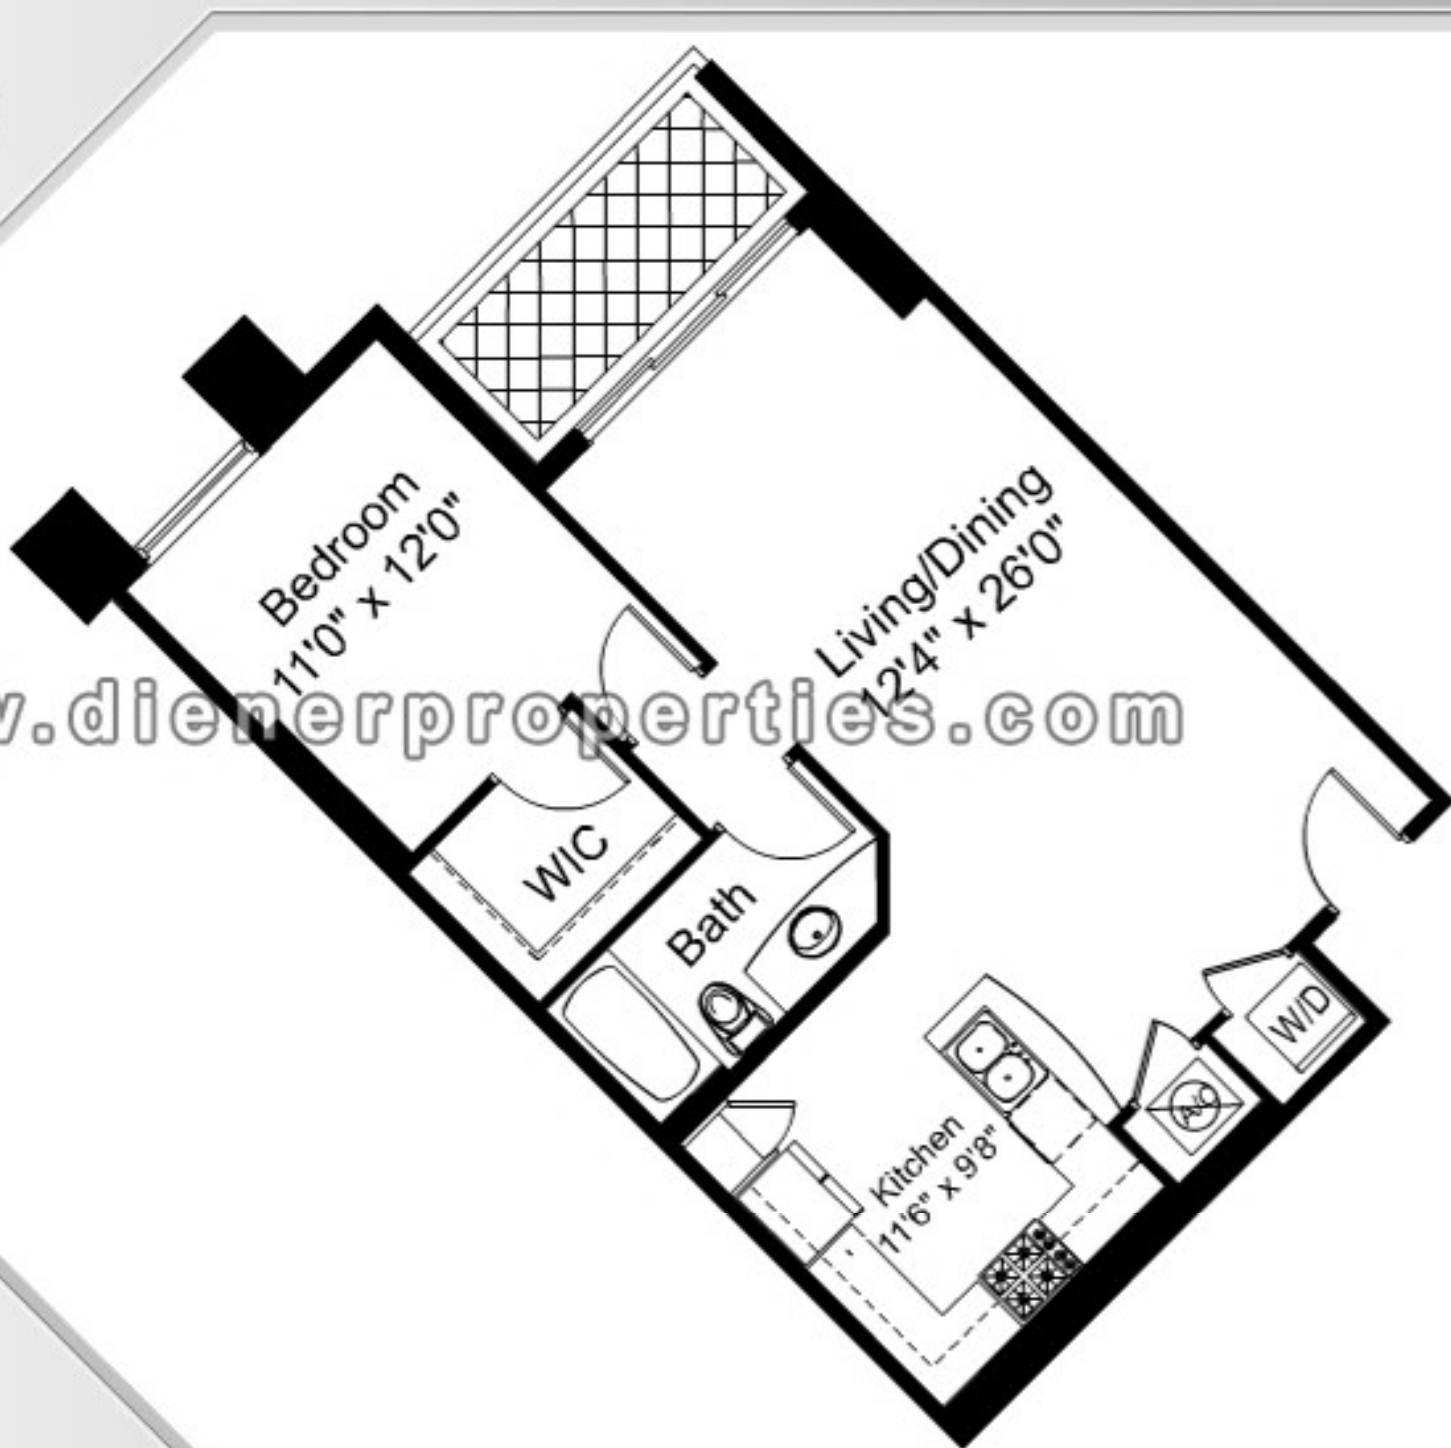

METROPOLIS

at Dadeland

Towers AR

1 Bedroom 1 Bath

Unit Area 797 Sq Ft

Balcony Area 68 Sq Ft

Total Area 865 Sq Ft

www.dienerproperties.com