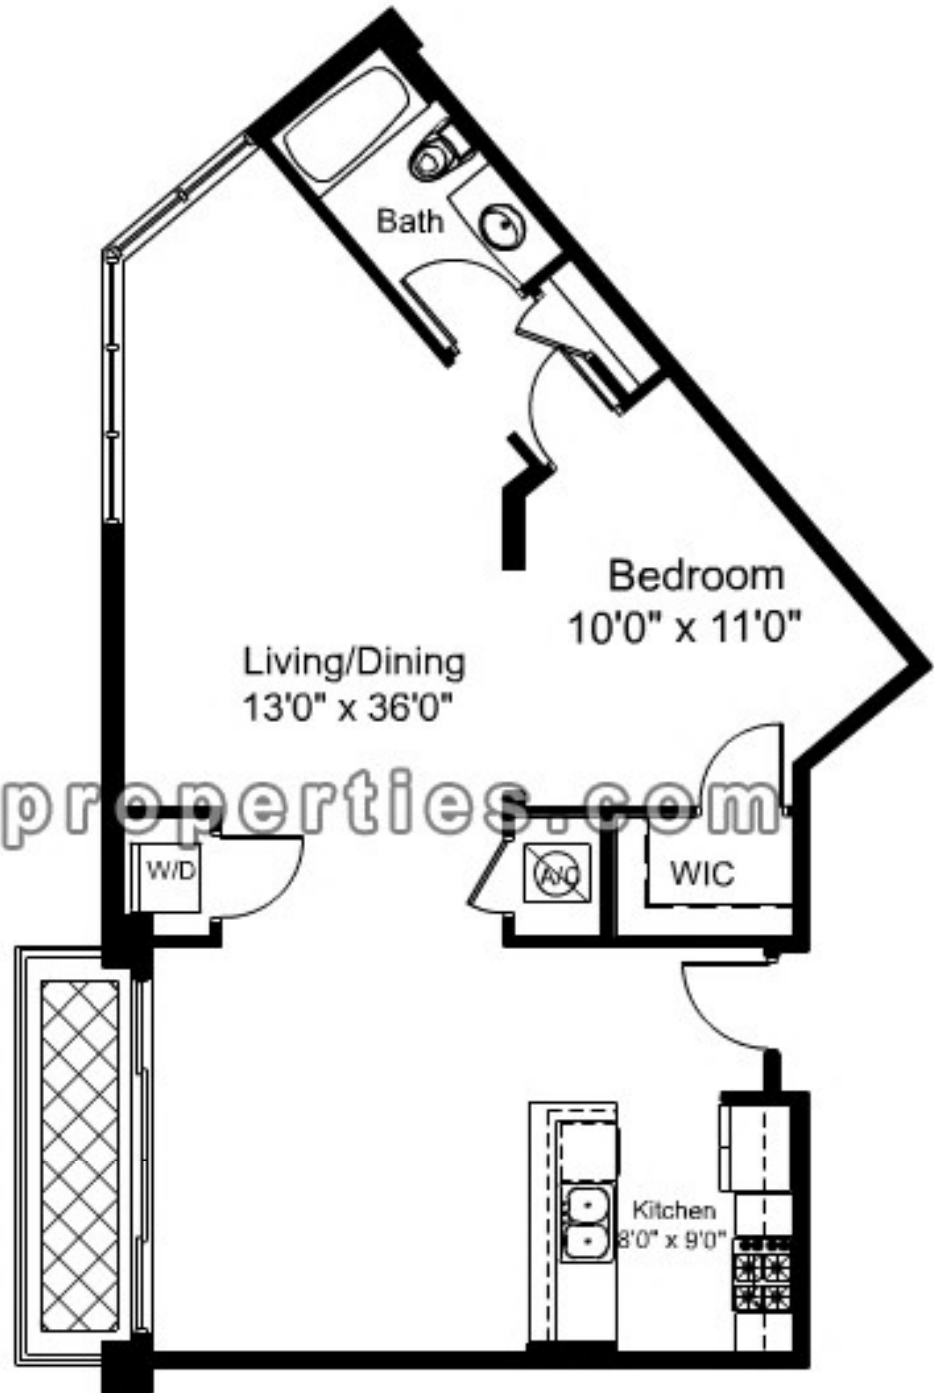

METROPOLIS

at Dadeland

Lofts D

1 Bedroom 1 Bath

Unit Area 957 Sq Ft

Balcony Area 56 Sq Ft

Total Area 1,013 Sq Ft

www.dienerproperties.com