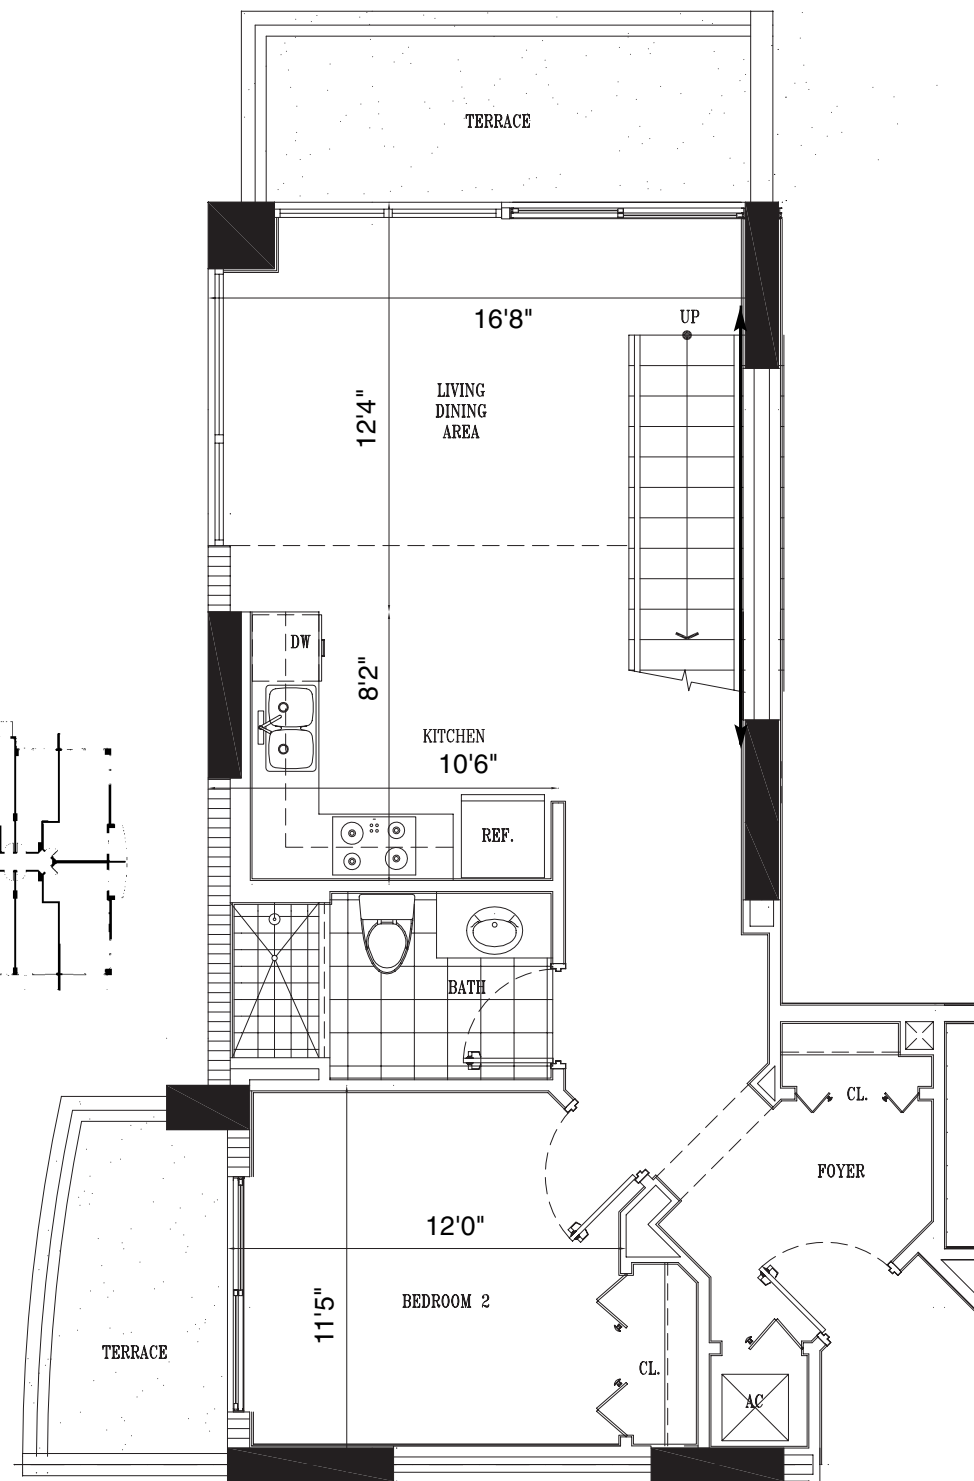

First Level

Second Level

## UNITS 17

2 Bedroom, 2 Bath

First Level	677 SF
Second Level	443 SF
2nd Level Open Space	147 SF
<b>Total</b>	<b>1267 SF</b>

Terrace 1	90 SF
Terrace 2	62 SF

**GRAND TOTAL: 1419 SF**