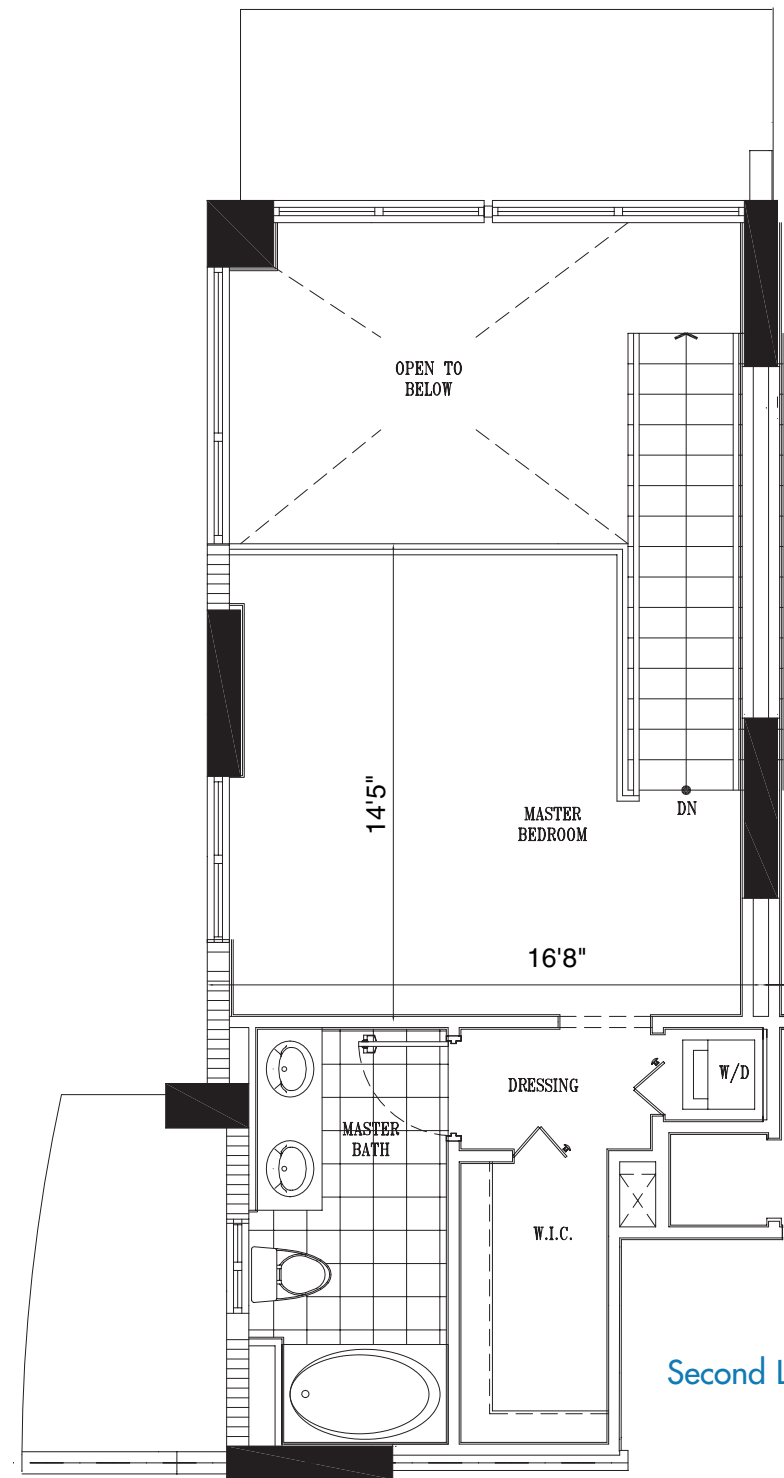

First Level

Second Level

## UNITS 17

2 Bedroom, 2 Bath

First Level	677 SF
Second Level	443 SF
2nd Level Open Space	147 SF
<b>Total</b>	<b>1267 SF</b>

Terrace 1	90 SF
Terrace 2	62 SF

**GRAND TOTAL: 1419 SF**