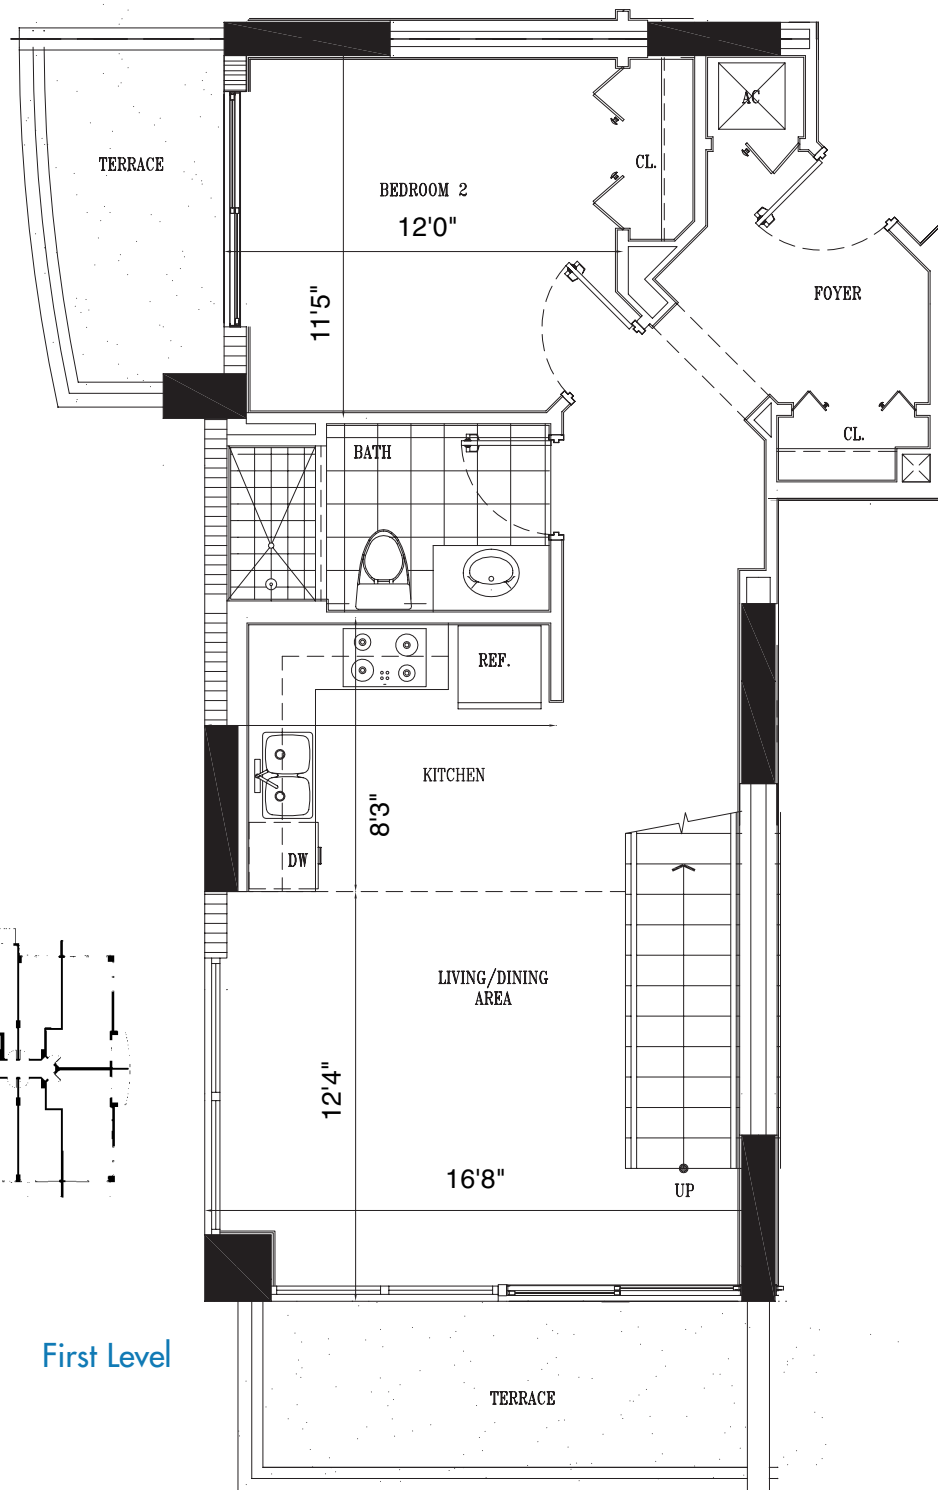

First Level

Second Level

## UNITS 16

2 Bedroom, 2 Bath

First Level	679 SF
Second Level	438 SF
2nd Level Open Space	172 SF
<b>Total</b>	<b>1289 SF</b>

Terrace 1	90 SF
Terrace 2	62 SF

**GRAND TOTAL: 1441 SF**