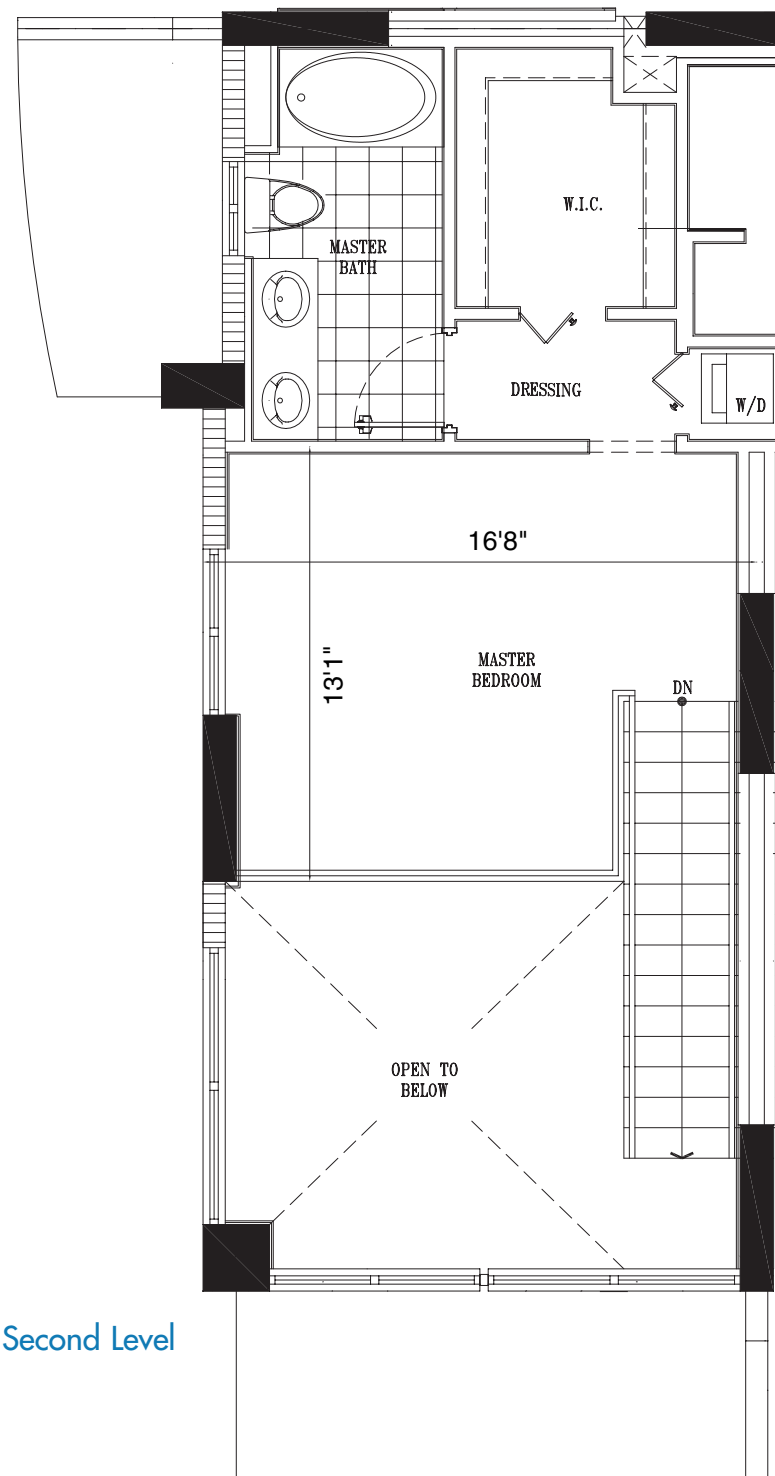

First Level

Second Level

## UNITS 16

2 Bedroom, 2 Bath

First Level	679 SF
Second Level	438 SF
2nd Level Open Space	172 SF
<b>Total</b>	<b>1289 SF</b>

Terrace 1	90 SF
Terrace 2	62 SF

**GRAND TOTAL: 1441 SF**