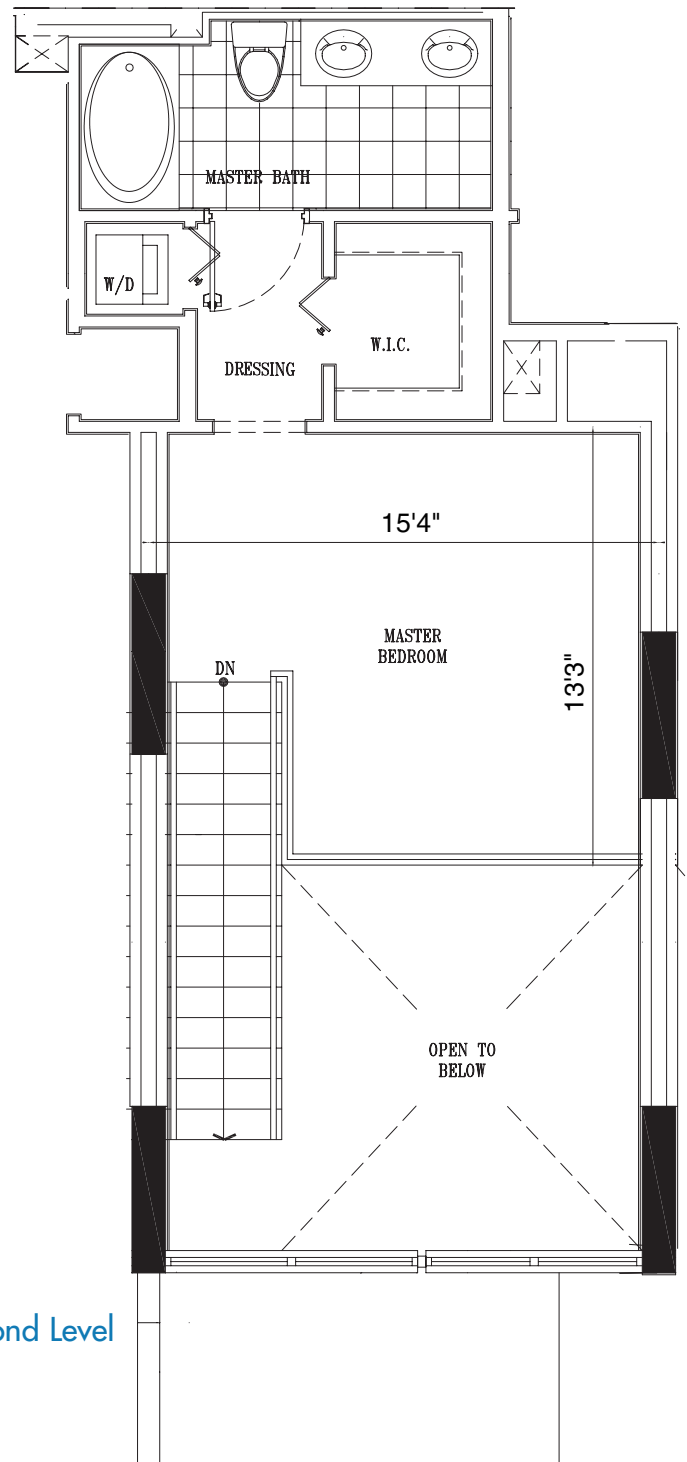

First Level

Second Level

## UNIT 14

1 Bedroom, 1.5 Bath

First Level	453 SF
Second Level	379 SF
2nd Level Open Space	155 SF
<b>Total</b>	<b>987 SF</b>

Terrace	71 SF
<b>GRAND TOTAL:</b>	<b>1058 SF</b>