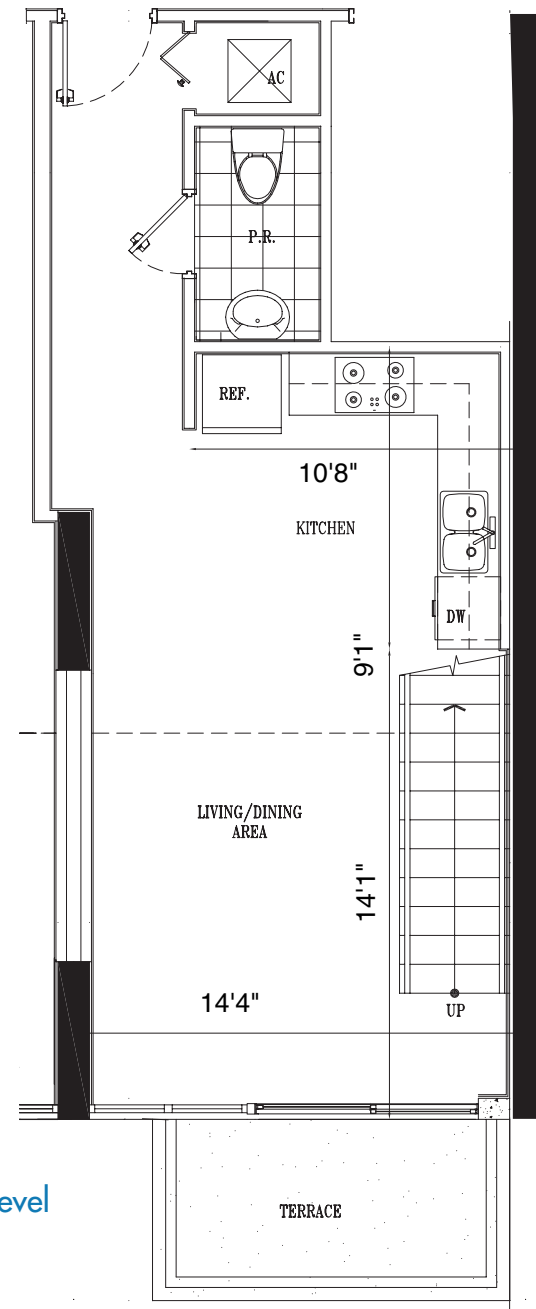

First Level

Second Level

## UNIT 12

1 Bedroom, 1.5 Bath

First Level	450 SF
Second Level	465 SF
2nd Level Open Space	143 SF
<b>Total</b>	<b>1058 SF</b>

Terrace 65 SF

**GRAND TOTAL: 1123 SF**