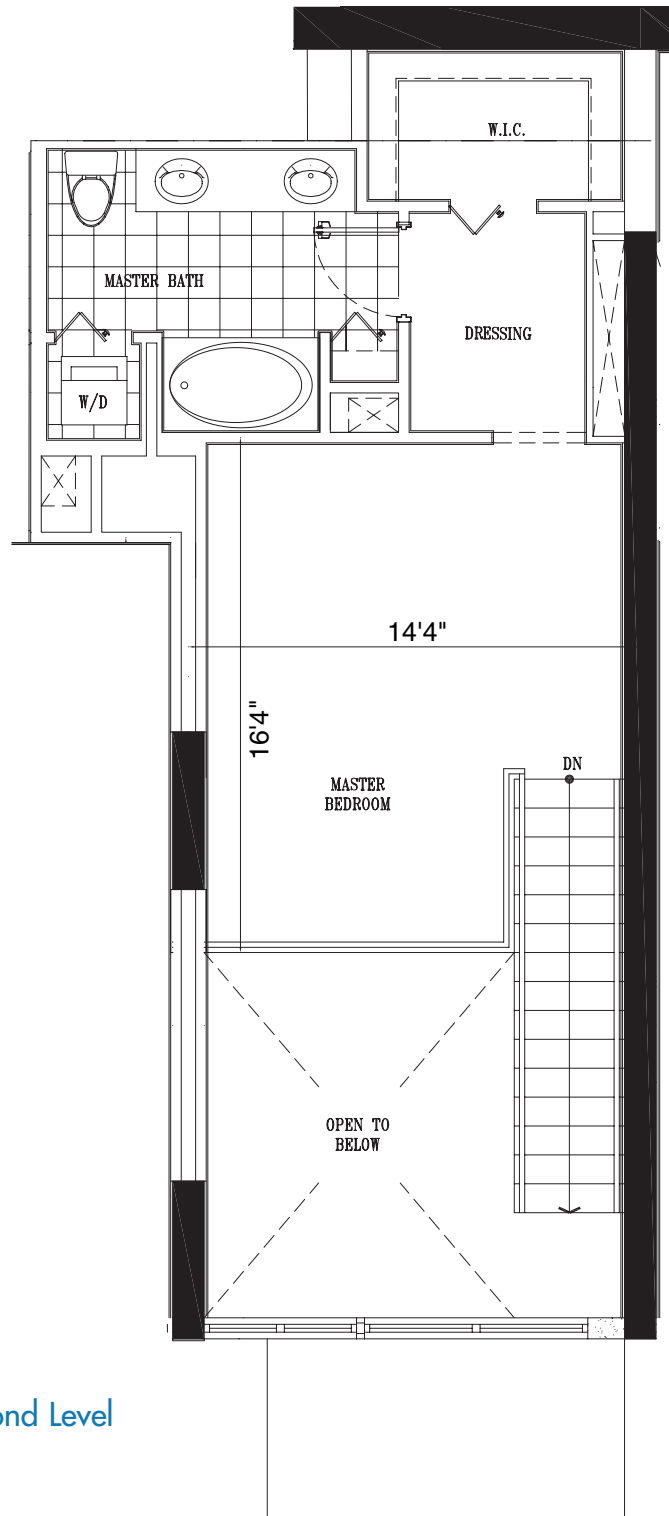

First Level

Second Level

## UNIT 12

1 Bedroom, 1.5 Bath

First Level	450 SF
Second Level	465 SF
2nd Level Open Space	143 SF
<b>Total</b>	<b>1058 SF</b>

Terrace 65 SF

**GRAND TOTAL: 1123 SF**