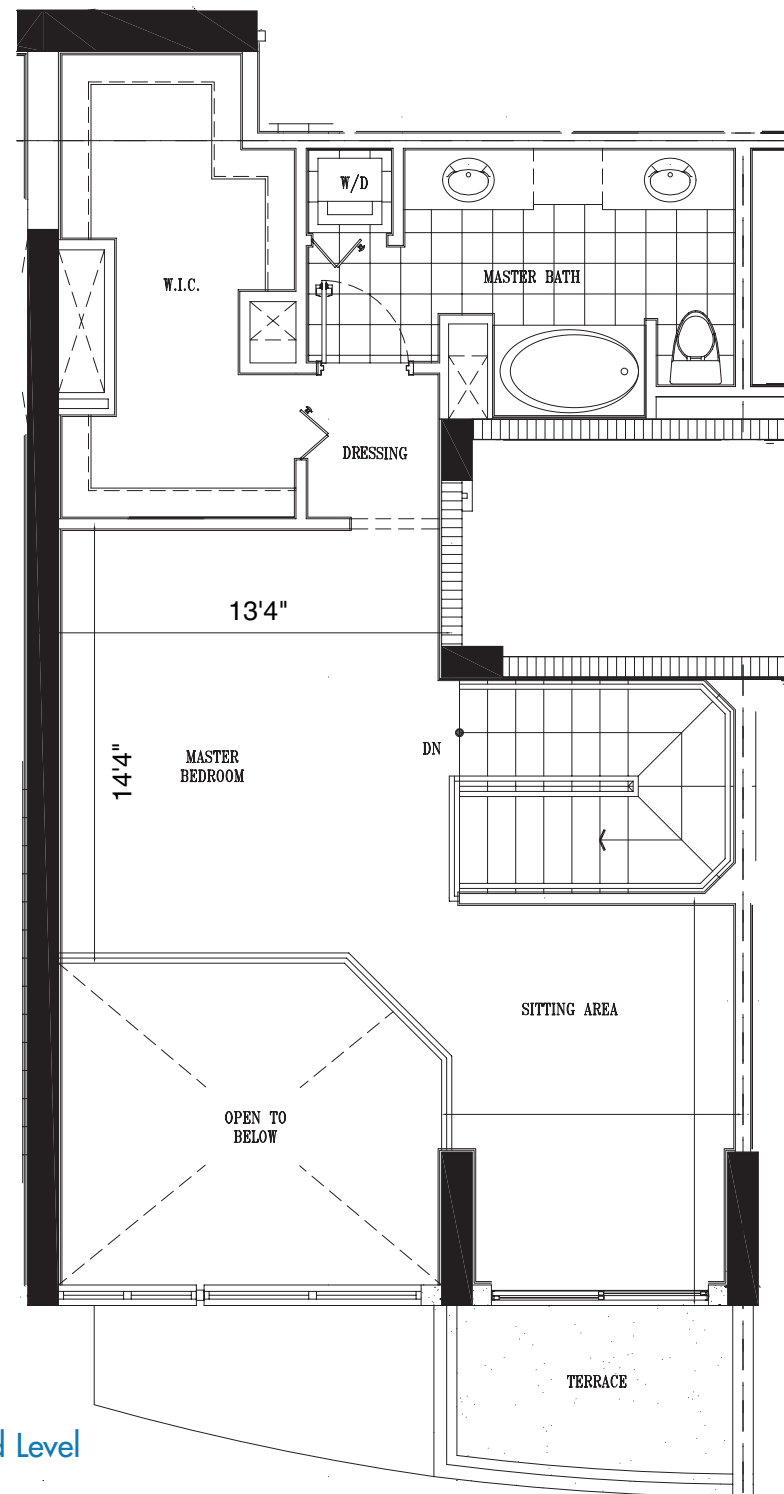

First Level

Second Level

UNIT 10

2 Bedroom, 2 Bath

First Level	643 SF
Second Level	658 SF
2nd Level Open Space	140 SF
Total	1441 SF

Terrace 1	110 SF
Terrace 2	61 SF

GRAND TOTAL: 1612 SF