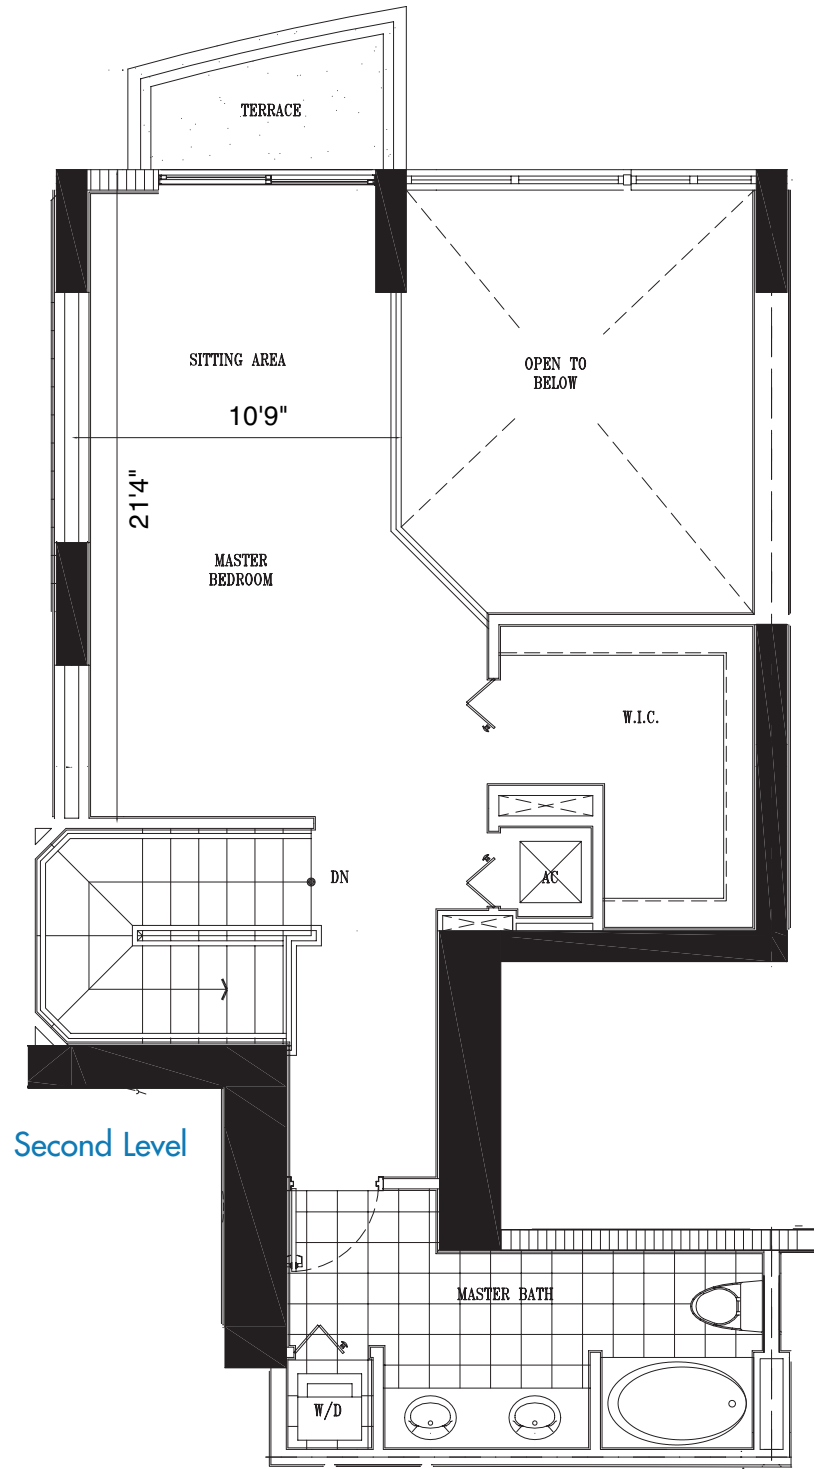

First Level

Second Level

UNIT 09

2 Bedroom, 2 Bath

First Level	714 SF
Second Level	625 SF
2nd Level Open Space	171 SF
Total	1510 SF

Terrace 1	110 SF
Terrace 2	40 SF

GRAND TOTAL: 1660 SF