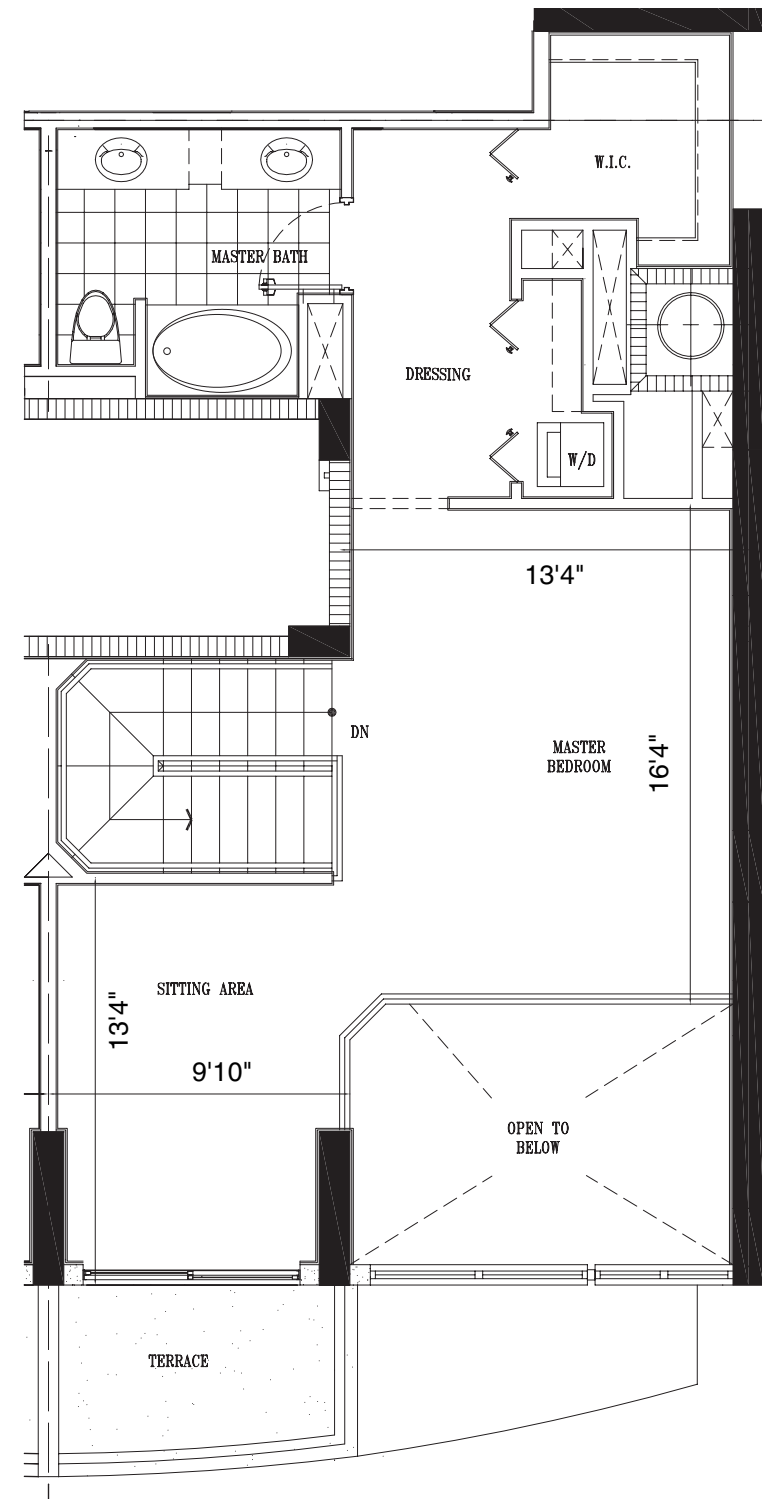

First Level

Second Level

UNIT 08

2 Bedroom, 2 Bath

First Level	634 SF
Second Level	650 SF
2nd Level Open Space	118 SF
Total	1402 SF

Terrace 1	110 SF
Terrace 2	61 SF

GRAND TOTAL: 1573 SF