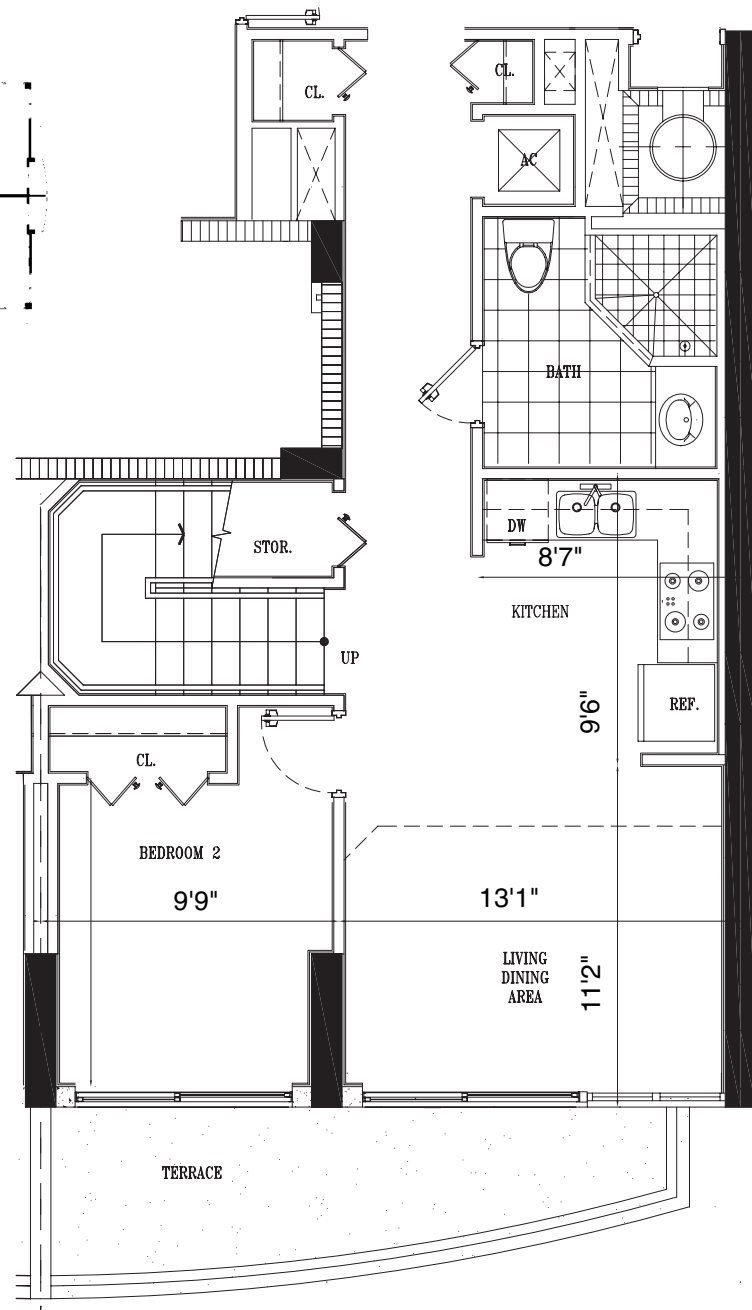

First Level

Second Level

UNIT 08

2 Bedroom, 2 Bath

First Level	634 SF
Second Level	650 SF
2nd Level Open Space	118 SF
Total	1402 SF

Terrace 1	110 SF
Terrace 2	61 SF

GRAND TOTAL: 1573 SF