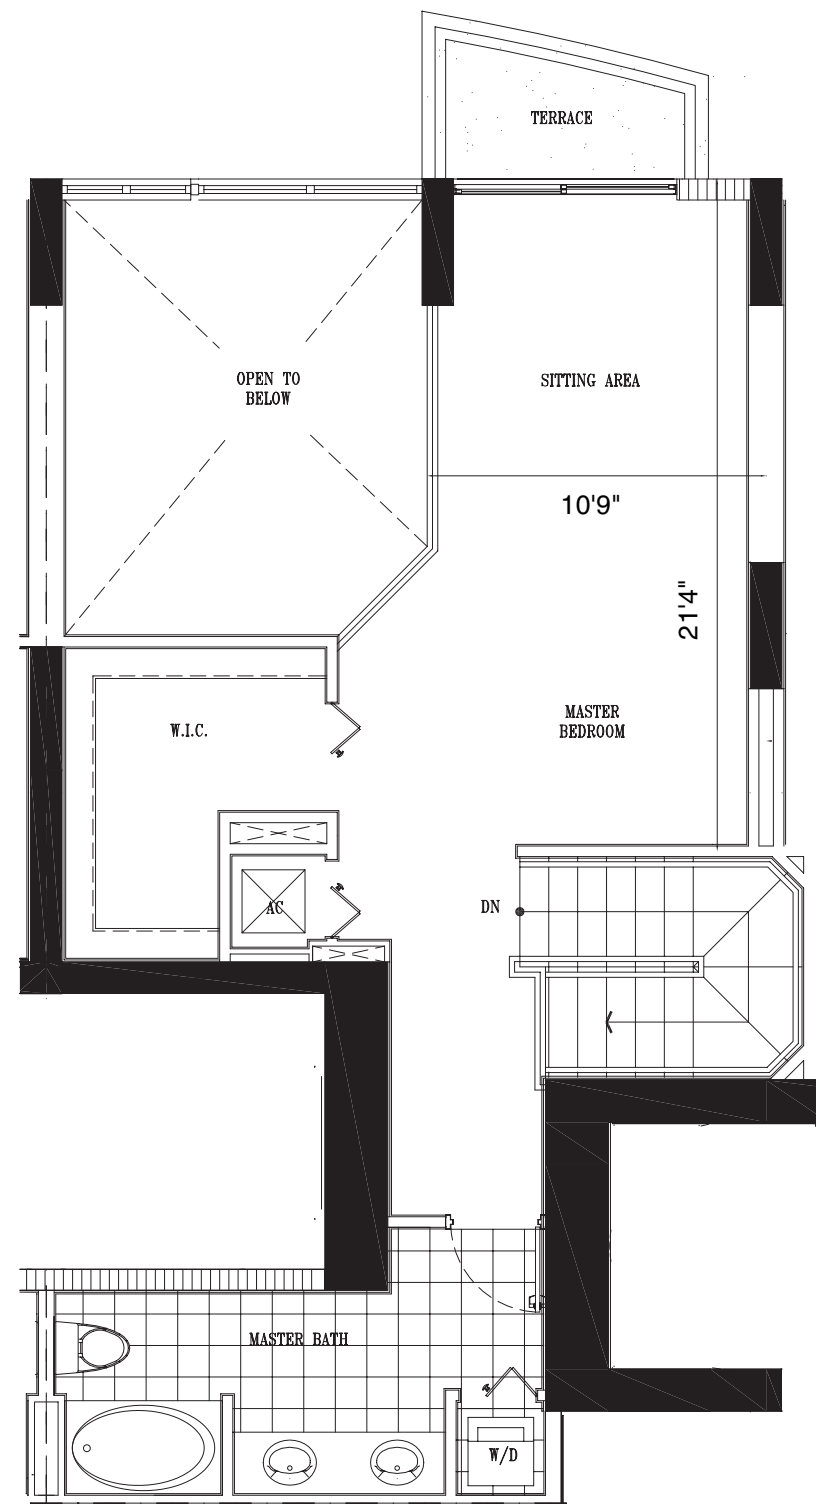

First Level

Second Level

UNIT 07

2 Bedroom, 2 Bath

First Level	714 SF
Second Level	625 SF
2nd Level Open Space	171 SF
Total	1510 SF

Terrace 1	110 SF
Terrace 2	40 SF

GRAND TOTAL: 1660 SF