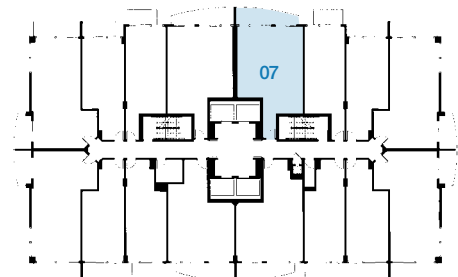

First Level

Second Level

UNIT 07

2 Bedroom, 2 Bath

First Level	714 SF
Second Level	625 SF
2nd Level Open Space	171 SF
Total	1510 SF

Terrace 1	110 SF
Terrace 2	40 SF

GRAND TOTAL: 1660 SF