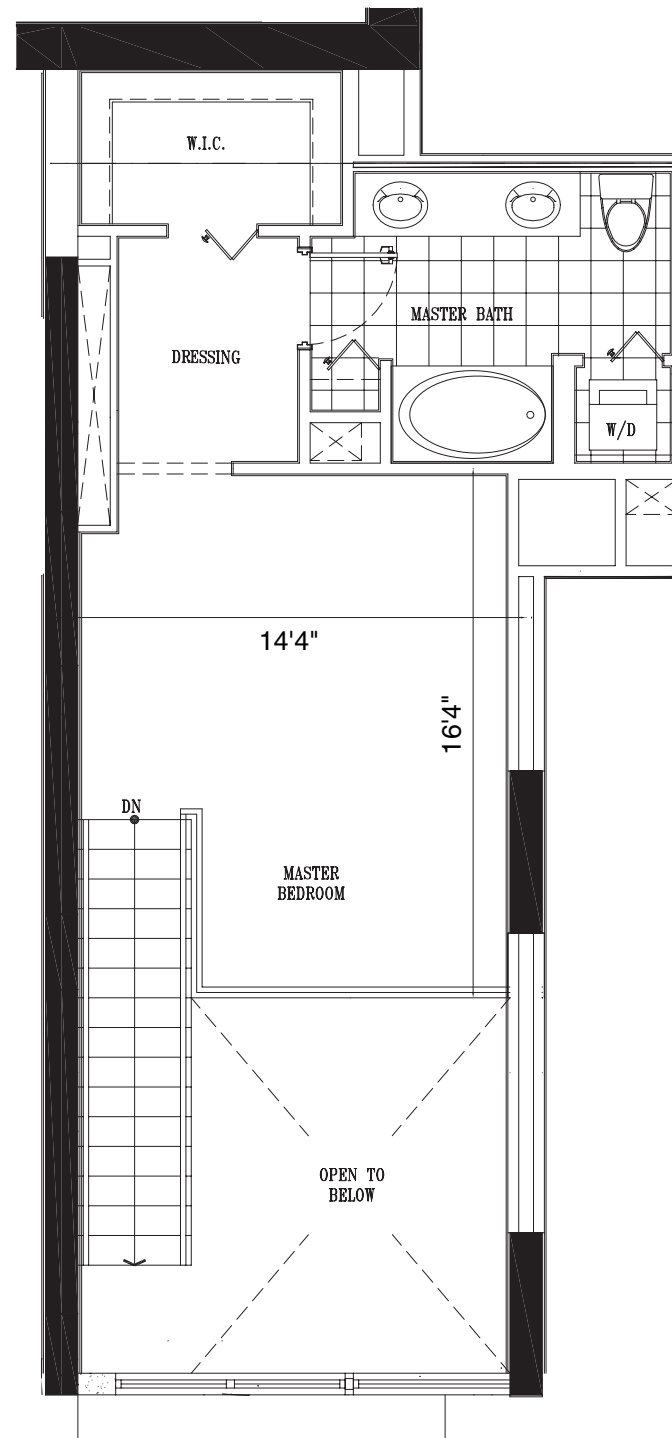

First Level

Second Level

UNIT 06

1 Bedroom, 1.5 Bath

First Level	450 SF
Second Level	463 SF
2nd Level Open Space	143 SF
Total	1056 SF

Terrace 65 SF

GRAND TOTAL: 1121 SF