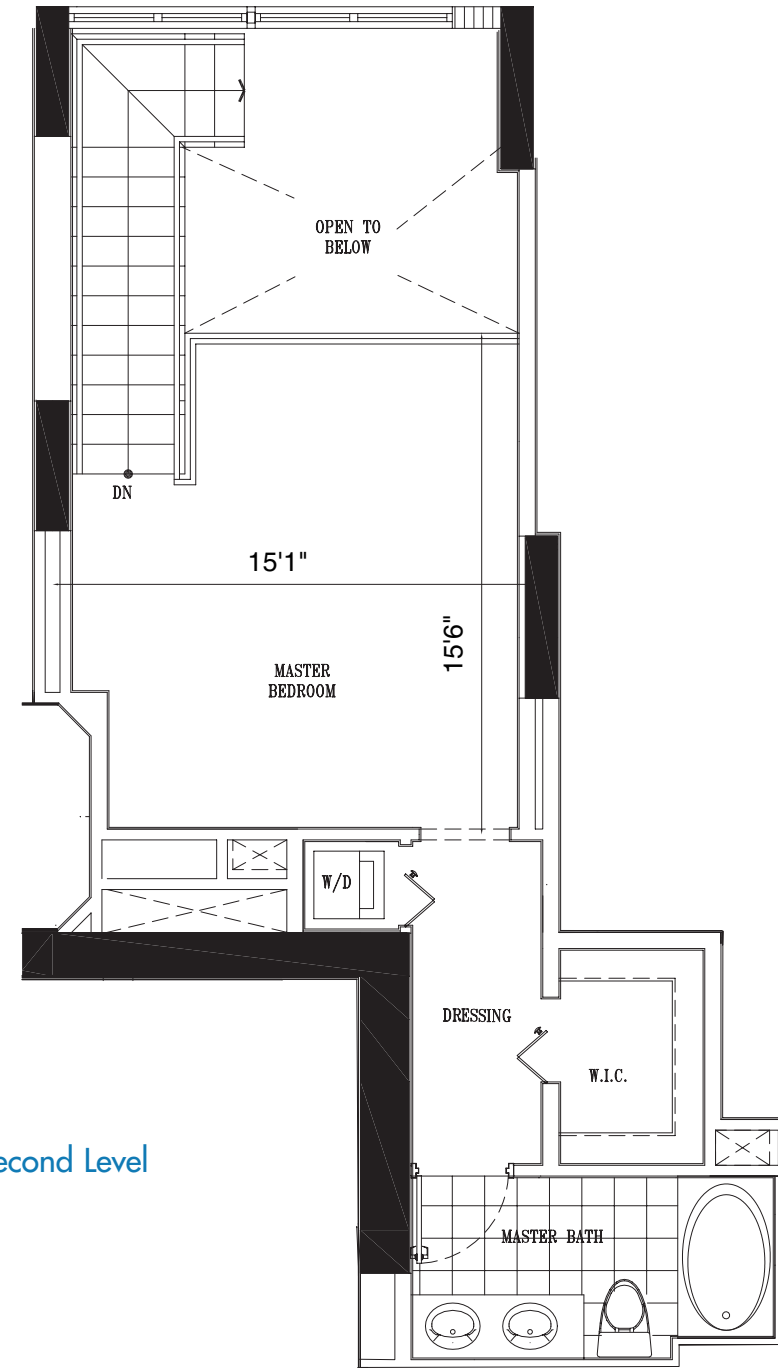

First Level

Second Level

UNIT 05

1 Bedroom, 1.5 Bath

First Level	445 SF
Second Level	438 SF
2nd Level Open Space	98 SF
Total	981 SF

Terrace	65 SF
GRAND TOTAL:	1046 SF