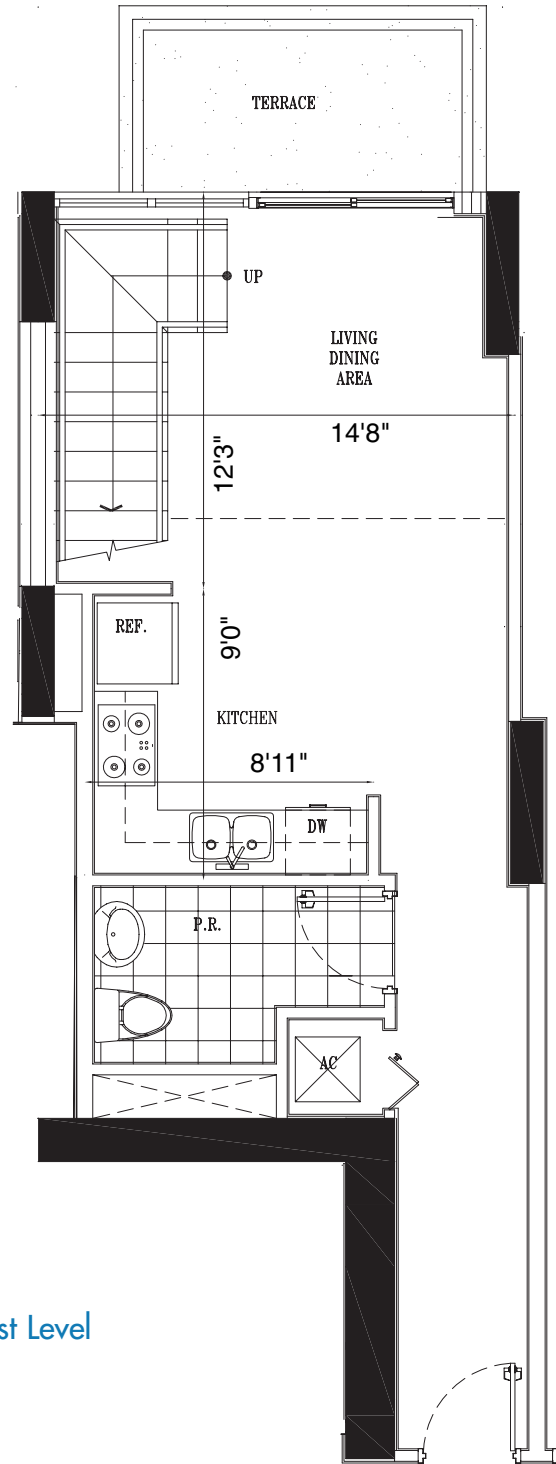

First Level

Second Level

UNIT 05

1 Bedroom, 1.5 Bath

First Level	445 SF
Second Level	438 SF
2nd Level Open Space	98 SF
Total	981 SF

Terrace	65 SF
GRAND TOTAL:	1046 SF