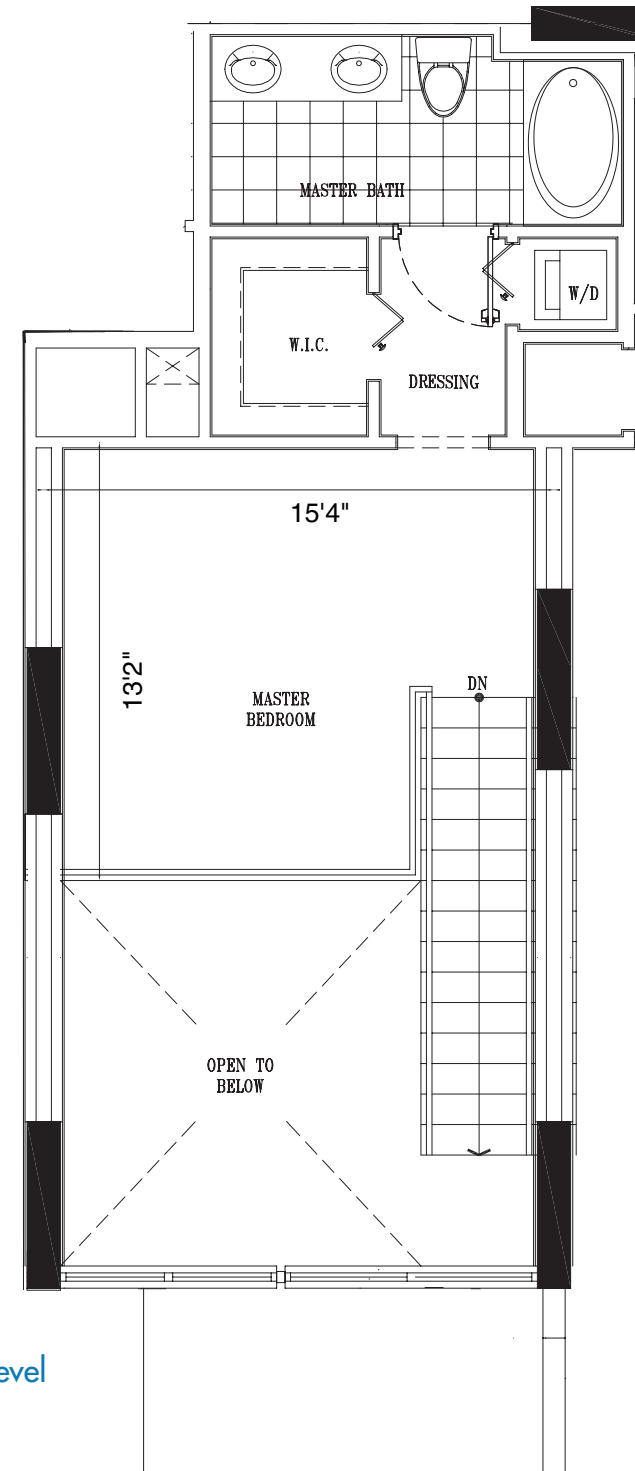

First Level

Second Level

UNIT 04

1 Bedroom, 1.5 Bath

First Level	453 SF
Second Level	379 SF
2nd Level Open Space	155 SF
Total	987 SF

Terrace 71 SF

GRAND TOTAL: 1058 SF