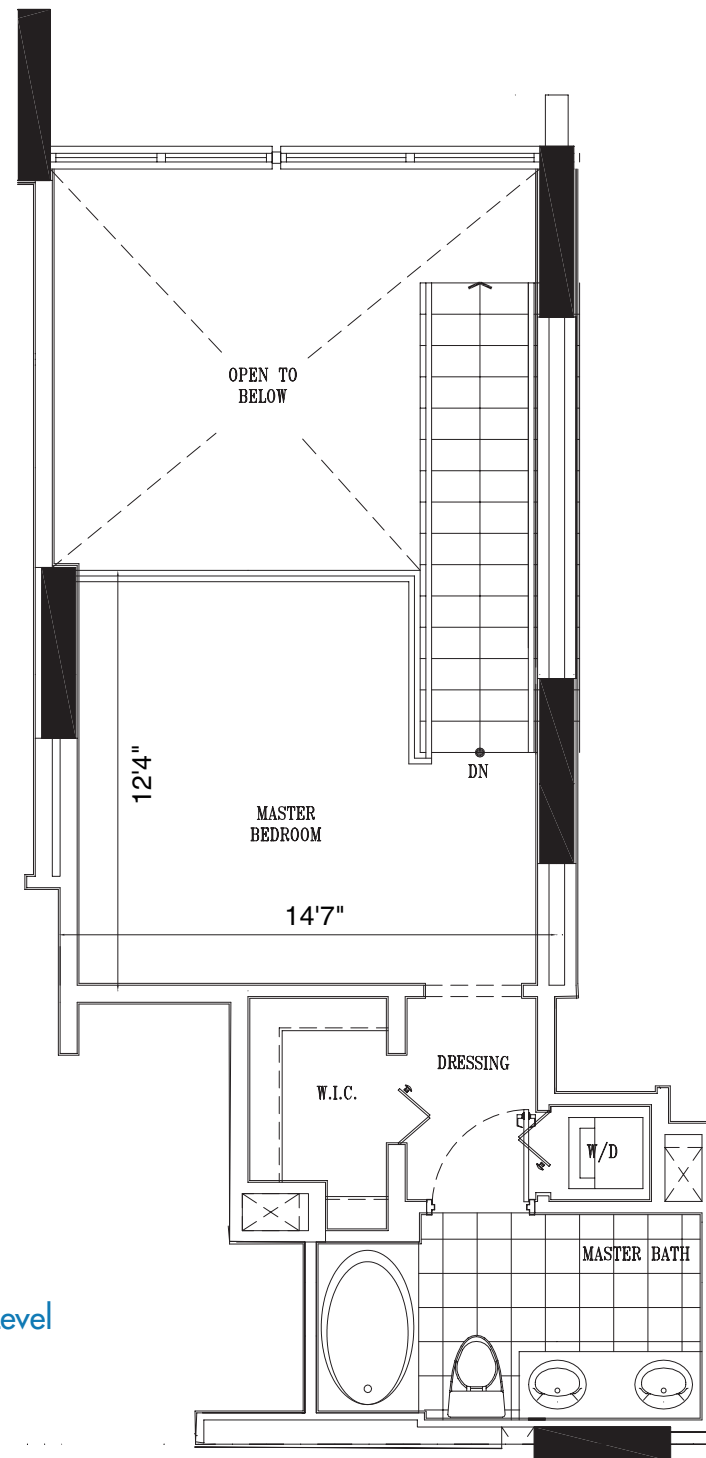

First Level

Second Level

UNIT 03

1 Bedroom, 1.5 Bath

First Level	446 SF
Second Level	353 SF
2nd Level Open Space	153 SF
Total	952 SF

Terrace 71 SF

GRAND TOTAL: 1023 SF