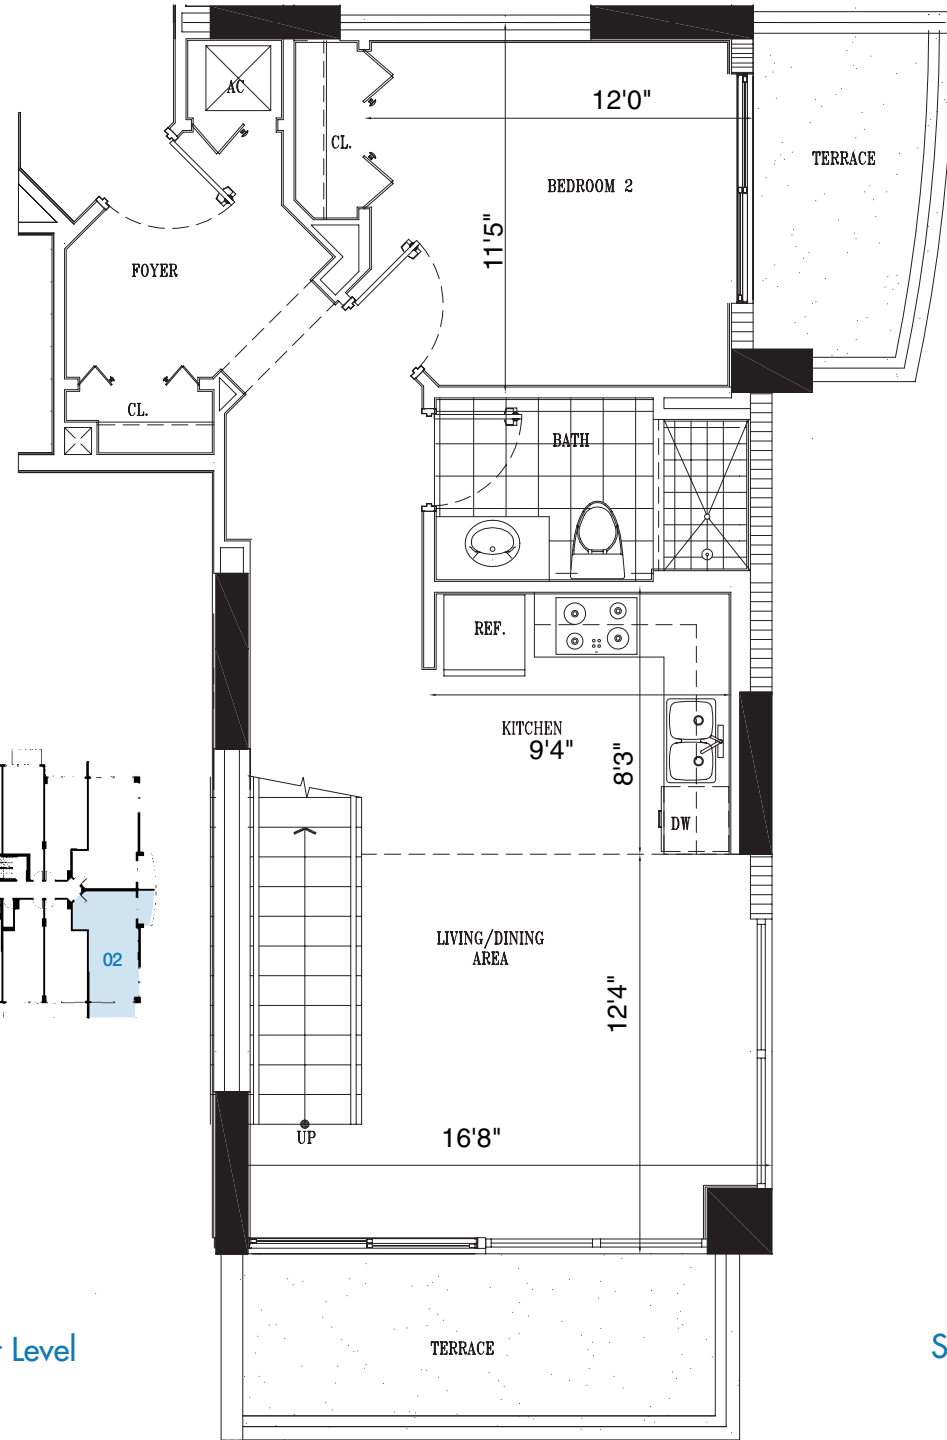

First Level

Second Level

UNIT 02

2 Bedroom, 2 Bath

First Level	679 SF
Second Level	438 SF
2nd Level Open Space	172 SF
Total	1289 SF

Terrace 1	90 SF
Terrace 2	62 SF

GRAND TOTAL: 1441 SF