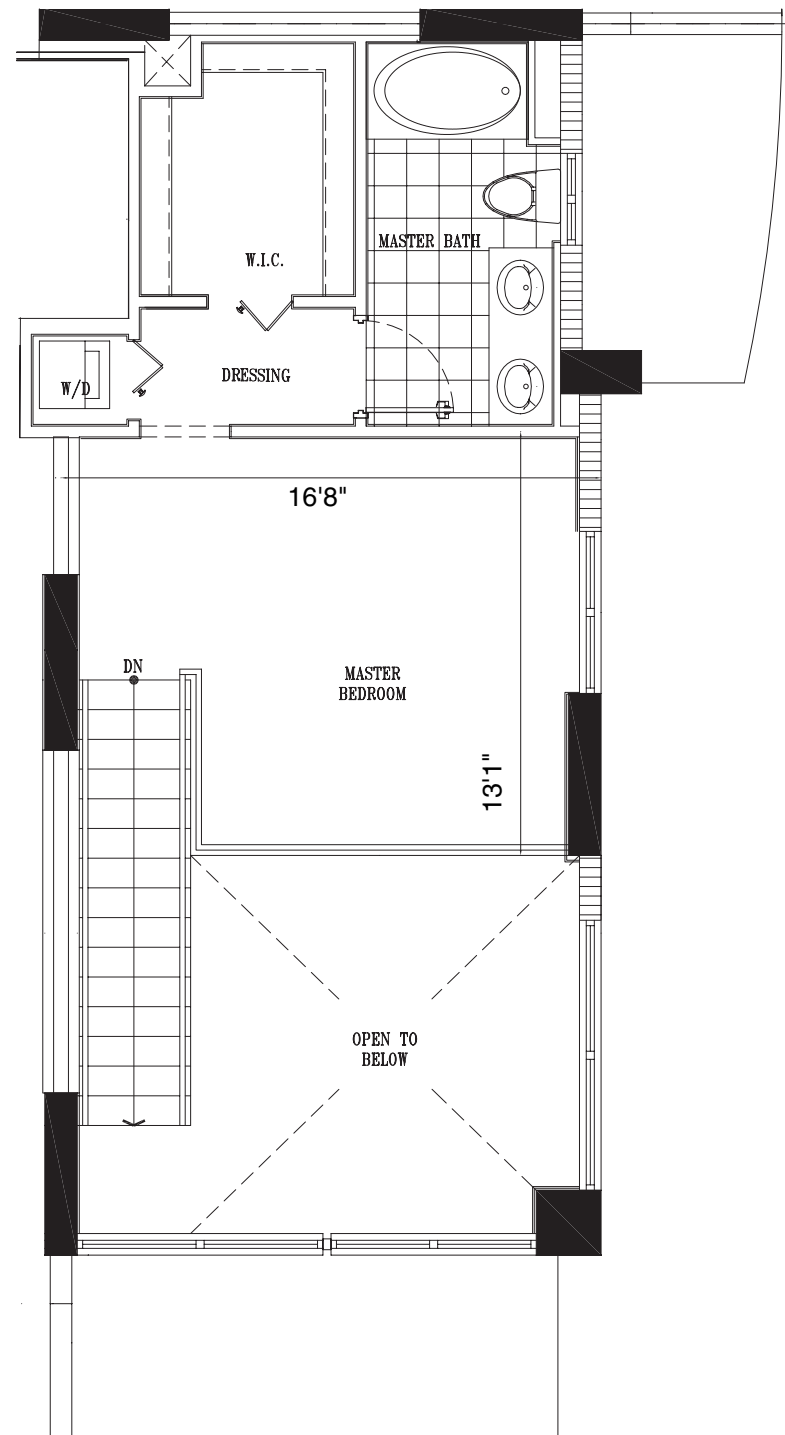

First Level

Second Level

UNIT 02

2 Bedroom, 2 Bath

First Level	679 SF
Second Level	438 SF
2nd Level Open Space	172 SF
Total	1289 SF

Terrace 1	90 SF
Terrace 2	62 SF

GRAND TOTAL: 1441 SF