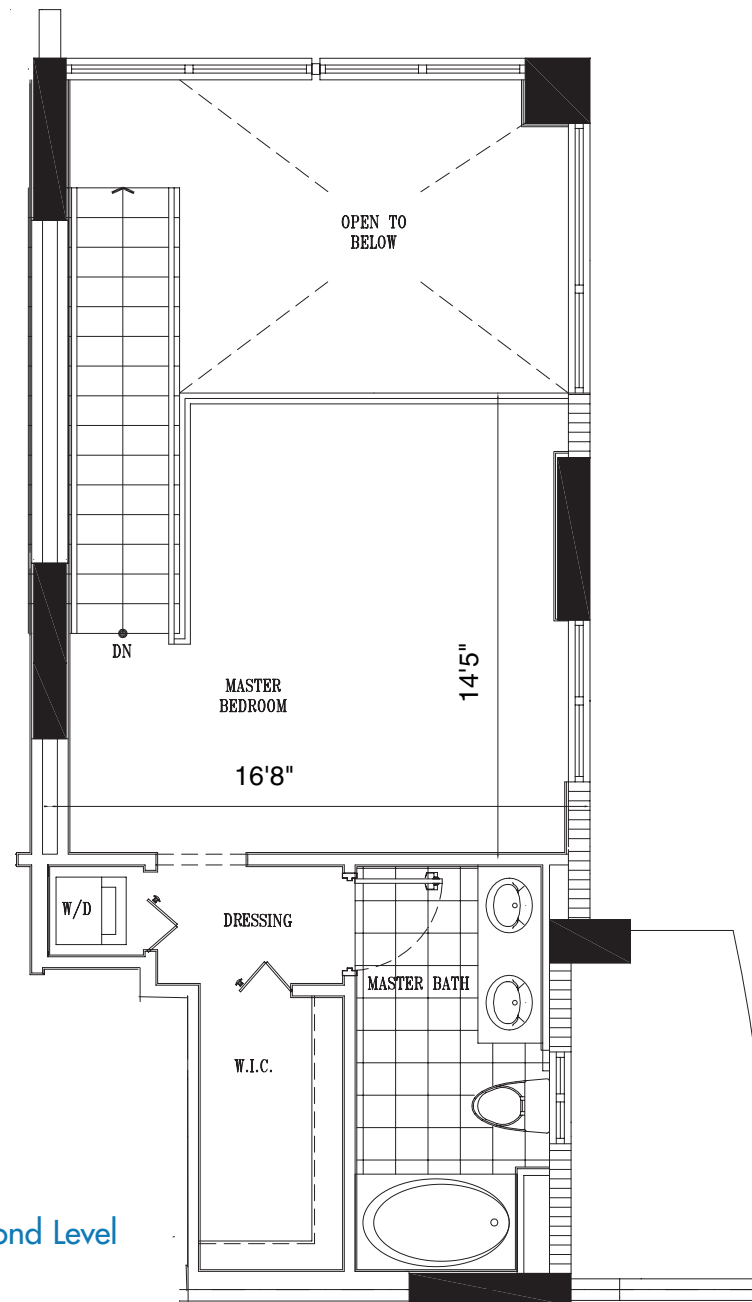

First Level

Second Level

UNIT 01
2 Bedroom, 2 Bath

First Level	677 SF
Second Level	443 SF
2nd Level Open Space	147 SF
Total	1267 SF
Terrace 1	90 SF
Terrace 2	62 SF
GRAND TOTAL:	1419 SF